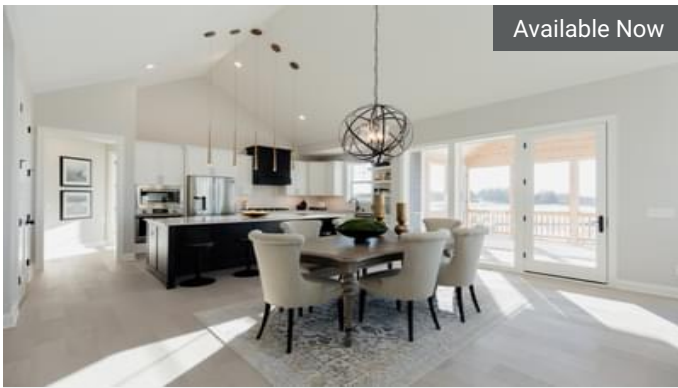

LAKE ELMO, MN

Hidden Meadows

★ COMMUNITY FEATURES

- Secluded homesites with exquisite craftsmanship
- Quick access to Highway 36
- Located within the Stillwater School District
- Near to local parks, shopping, dining, recreation and more

5722 Kelvin Ave N.
Lake Elmo, MN

\$949,900

The Pinecroft Floorplan

4	3.0
3	3,801